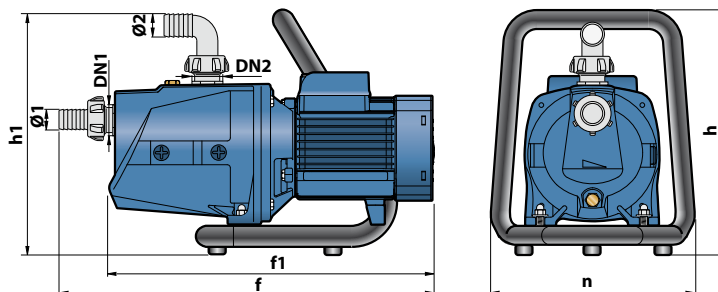

- ➔ The **BETTY** series portable pumps come complete with:
- a handle
 - **Ø 20 mm** hose attachments
 - **1.5 m** long power cable with Schuko plug

CONSTRUCTION AND SAFETY STANDARDS

EN 60335-1
IEC 60335-1
CEI 61-150

OPTIONALS AVAILABLE ON REQUEST

- Other voltages or 60 Hz frequency

GUARANTEE

2 years subject to terms and conditions

DIMENSIONS AND WEIGHT

MODEL	PORTS		DIMENSIONS mm							kg
	DN1	DN2	Ø1	Ø2	f	h	h1	n	n1	
Single-phase										
BETTY 60	1"	1"	20	20	270	273	267	220	160	7.9
BETTY 65										9.5

MODEL	PORTS		DIMENSIONS mm							kg
	DN1	DN2	Ø1	Ø2	f	f1	h	h1	n	
Single-phase										
BETTY 1X										10.0
BETTY 2X	1"	1"	20	20	433	373	260	255	230	10.7
BETTY 3X										10.9

MODEL	PORTS		DIMENSIONS mm							kg
	DN1	DN2	Ø1	Ø2	f	f1	h	h1	n	
Single-phase										
BETTYNOX 1										7.9
BETTYNOX 2	1"	1"	20	20	399	339	270	260	198	8.0
BETTYNOX 3										9.2