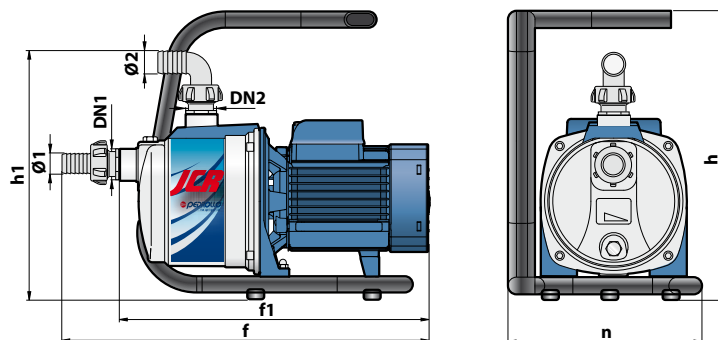

- ➔ The **BETTY** series portable pumps come complete with:
- a handle
 - **Ø 20 mm** hose attachments
 - **1.5 m** long power cable with Schuko plug

CONSTRUCTION AND SAFETY STANDARDS

EN 60335-1
IEC 60335-1
CEI 61-150

OPTIONALS AVAILABLE ON REQUEST

- Other voltages or 60 Hz frequency

GUARANTEE

2 years subject to terms and conditions

DIMENSIONS AND WEIGHT

MODEL	PORTS		DIMENSIONS mm							kg
	DN1	DN2	Ø1	Ø2	f	h	h1	n	n1	
Single-phase										
BETTY 60	1"	1"	20	20	270	273	267	220	160	7.9
BETTY 65										9.5

MODEL	PORTS		DIMENSIONS mm							kg
	DN1	DN2	Ø1	Ø2	f	f1	h	h1	n	
Single-phase										
BETTY 1X										10.0
BETTY 2X	1"	1"	20	20	433	373	260	255	230	10.7
BETTY 3X										10.9

MODEL	PORTS		DIMENSIONS mm							kg
	DN1	DN2	Ø1	Ø2	f	f1	h	h1	n	
Single-phase										
BETTYNOX 1										7.9
BETTYNOX 2	1"	1"	20	20	399	339	270	260	198	8.0
BETTYNOX 3										9.2