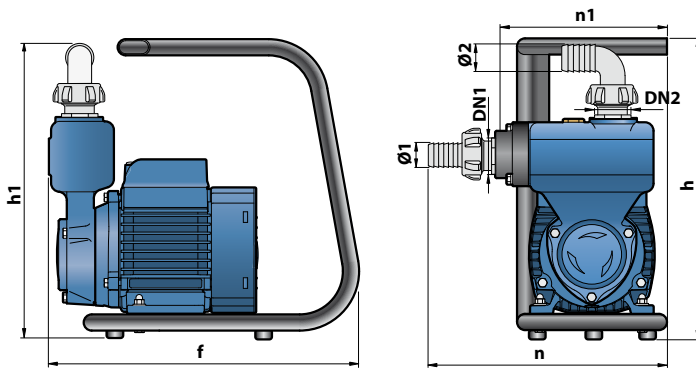

- ➔ The **BETTY** series portable pumps come complete with:
- a handle
 - **Ø 20 mm** hose attachments
 - **1.5 m** long power cable with Schuko plug

CONSTRUCTION AND SAFETY STANDARDS

EN 60335-1
IEC 60335-1
CEI 61-150

OPTIONALS AVAILABLE ON REQUEST

- Other voltages or 60 Hz frequency

GUARANTEE

2 years subject to terms and conditions

DIMENSIONS AND WEIGHT

MODEL	PORTS		DIMENSIONS mm							kg
	DN1	DN2	Ø1	Ø2	f	h	h1	n	n1	
Single-phase										
BETTY 60	1"	1"	20	20	270	273	267	220	160	7.9
BETTY 65										9.5

MODEL	PORTS		DIMENSIONS mm							kg
	DN1	DN2	Ø1	Ø2	f	f1	h	h1	n	
Single-phase										
BETTY 1X										10.0
BETTY 2X	1"	1"	20	20	433	373	260	255	230	10.7
BETTY 3X										10.9

MODEL	PORTS		DIMENSIONS mm							kg
	DN1	DN2	Ø1	Ø2	f	f1	h	h1	n	
Single-phase										
BETTYNOX 1										7.9
BETTYNOX 2	1"	1"	20	20	399	339	270	260	198	8.0
BETTYNOX 3										9.2